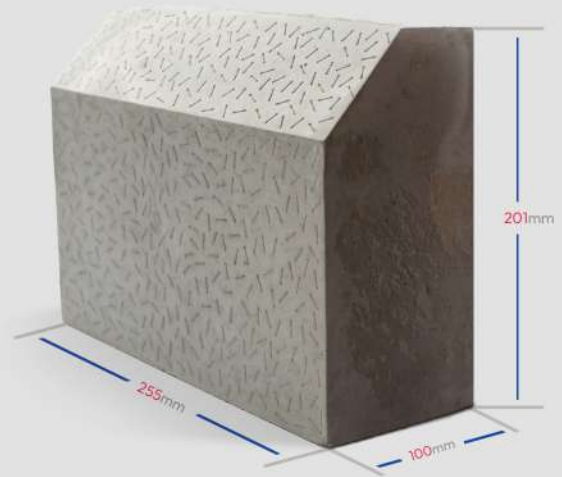

The Verizon logo is centered in the upper half of the image. It features the word "VERIZON" in a bold, blue, sans-serif font. The letter "V" is stylized with a red triangle pointing downwards from its top-left corner. The background of the entire image is a foggy, cobblestone street lined with modern buildings and bare trees, creating a sense of depth and atmosphere.

VERIZON

REDEFINE SPACES

Our Stone Collections

Verizon Naver Stone
Area per Paver : 1.50 sqft

Verizon Ribble Stone
Area per Paver : 0.14 sqft

Verizon Glen Stone
Area per Paver : 0.097 sqft

Verizon Neda Stone
Area per Paver : 0.780 sqft

Verizon Glyde Stone 1
Area per Paver : 0.67 sqft

Verizon Glyde Stone 2
Area per Paver : 0.33 sqft

Verizon Durance Stone
Area per Paver : 0.22 sqft

Verizon Hayes Stone
Area per Paver : 0.69 sqft

Verizon Kerb Stone 1

Area per Paver : 1 sqft

Verizon Kerb Stone 2

Area per Paver : 0.83 sqft

Verizon Zigzag Stone

Area per Paver : 0.33 sqft

Verizon Swale Stone

Area per Paver : 0.17 sqft

Verizon Clinch Stone