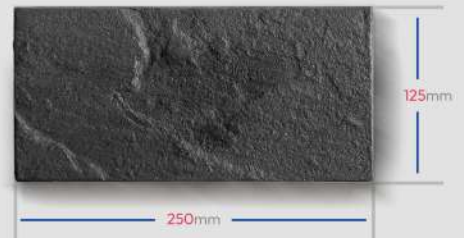

The Verizon logo is centered in the upper half of the image. It features the word "VERIZON" in a bold, blue, sans-serif font. The letter "V" is stylized with a red triangle pointing downwards from its top-left corner. The background of the entire image is a foggy, cobblestone street lined with modern buildings and bare trees, creating a sense of depth and atmosphere.

VERIZON

REDEFINE SPACES

Our Stone Collections

Verizon Naver Stone
Area per Paver : 1.50 sqft

Verizon Ribble Stone
Area per Paver : 0.14 sqft

Verizon Glen Stone
Area per Paver : 0.097 sqft

Verizon Neda Stone
Area per Paver : 0.780 sqft

Verizon Glyde Stone 1
Area per Paver : 0.67 sqft

Verizon Glyde Stone 2
Area per Paver : 0.33 sqft

Verizon Durance Stone
Area per Paver : 0.22 sqft

Verizon Hayes Stone
Area per Paver : 0.69 sqft

Verizon Kerb Stone 1