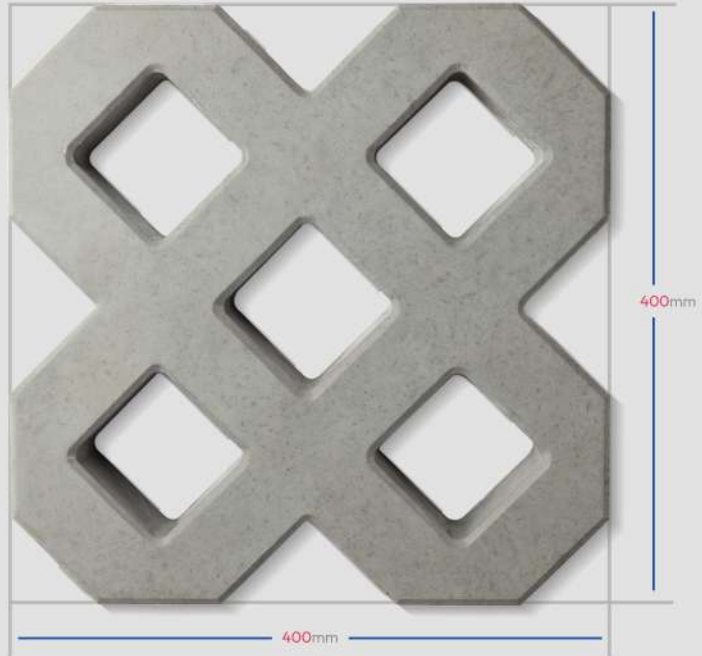

The Verizon logo is centered in the upper half of the image. It features the word "VERIZON" in a bold, blue, sans-serif font. The letter "V" is stylized with a red triangle pointing downwards from its top-left corner. The background of the entire image is a foggy, cobblestone street lined with modern buildings and bare trees, creating a sense of depth and atmosphere.

VERIZON

REDEFINE SPACES

Our Stone Collections

Verizon Naver Stone
Area per Paver : 1.50 sqft

Verizon Ribble Stone
Area per Paver : 0.14 sqft

Verizon Glen Stone
Area per Paver : 0.097 sqft

Verizon Neda Stone
Area per Paver : 0.780 sqft

Verizon Glyde Stone 1
Area per Paver : 0.67 sqft

Verizon Glyde Stone 2
Area per Paver : 0.33 sqft

Verizon Durance Stone
Area per Paver : 0.22 sqft

Verizon Hayes Stone
Area per Paver : 0.69 sqft

Verizon Kerb Stone 1

Area per Paver : 1 sqft

Verizon Kerb Stone 2

Area per Paver : 0.83 sqft

Verizon Zigzag Stone

Area per Paver : 0.33 sqft

Verizon Swale Stone

Area per Paver : 0.17 sqft

Verizon Clinch Stone