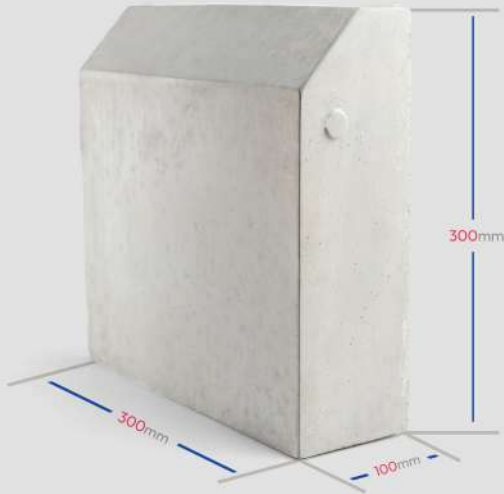

The Verizon logo is centered in the upper half of the image. It features the word "VERIZON" in a bold, blue, sans-serif font. The letter "V" is stylized with a red triangle pointing downwards from its top-left corner. The background of the entire image is a foggy, cobblestone street lined with modern buildings and bare trees, creating a sense of depth and atmosphere.

VERIZON

REDEFINE SPACES

Our Stone Collections

Verizon Naver Stone
Area per Paver : 1.50 sqft

Verizon Ribble Stone
Area per Paver : 0.14 sqft

Verizon Glen Stone
Area per Paver : 0.097 sqft

Verizon Neda Stone
Area per Paver : 0.780 sqft

Verizon Glyde Stone 1
Area per Paver : 0.67 sqft

Verizon Glyde Stone 2
Area per Paver : 0.33 sqft

Verizon Durance Stone
Area per Paver : 0.22 sqft

Verizon Hayes Stone
Area per Paver : 0.69 sqft

Verizon Kerb Stone 1

Area per Paver : 1 sqft

Verizon Kerb Stone 2

Area per Paver : 0.83 sqft

Verizon Zigzag Stone

Area per Paver : 0.33 sqft

Verizon Swale Stone

Area per Paver : 0.17 sqft

Verizon Clinch Stone