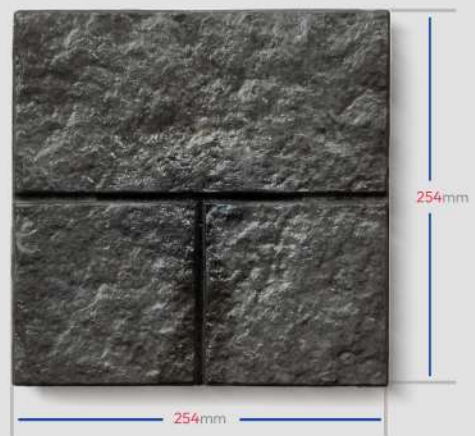

The Verizon logo is centered in the upper half of the image. It features the word "VERIZON" in a bold, blue, sans-serif font. The letter "V" is stylized with a red triangle pointing downwards from its top-left corner. The background of the entire image is a foggy, cobblestone street lined with modern buildings and bare trees, creating a sense of depth and atmosphere.

VERIZON

REDEFINE SPACES

Our Stone Collections

Verizon Naver Stone
Area per Paver : 1.50 sqft

Verizon Ribble Stone
Area per Paver : 0.14 sqft

Verizon Glen Stone
Area per Paver : 0.097 sqft

Verizon Neda Stone
Area per Paver : 0.780 sqft

Verizon Glyde Stone 1
Area per Paver : 0.67 sqft

Verizon Glyde Stone 2
Area per Paver : 0.33 sqft

Verizon Durance Stone
Area per Paver : 0.22 sqft

Verizon Hayes Stone
Area per Paver : 0.69 sqft

Verizon Kerb Stone 1