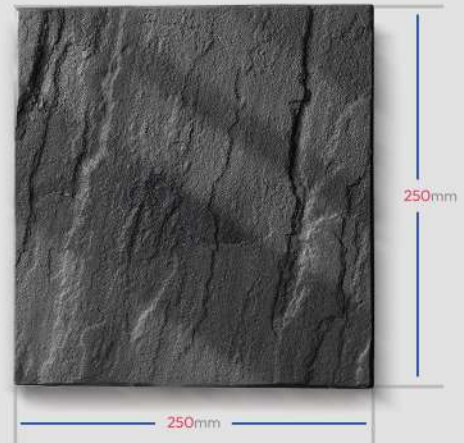

The Verizon logo is centered in the upper half of the image. It features the word "VERIZON" in a bold, blue, sans-serif font. The letter "V" is stylized with a red triangle pointing downwards from its top-left corner. The background of the entire image is a foggy, cobblestone street lined with modern buildings and bare trees, creating a sense of depth and atmosphere.

VERIZON

REDEFINE SPACES

Our Stone Collections

Verizon Naver Stone
Area per Paver : 1.50 sqft

Verizon Ribble Stone
Area per Paver : 0.14 sqft

Verizon Glen Stone
Area per Paver : 0.097 sqft

Verizon Neda Stone
Area per Paver : 0.780 sqft

Verizon Glyde Stone 1
Area per Paver : 0.67 sqft

Verizon Glyde Stone 2
Area per Paver : 0.33 sqft

Verizon Durance Stone
Area per Paver : 0.22 sqft

Verizon Hayes Stone
Area per Paver : 0.69 sqft

Verizon Kerb Stone 1

Area per Paver : 1 sqft

Verizon Kerb Stone 2

Area per Paver : 0.83 sqft

Verizon Zigzag Stone

Area per Paver : 0.33 sqft

Verizon Swale Stone

Area per Paver : 0.17 sqft

Verizon Clinch Stone